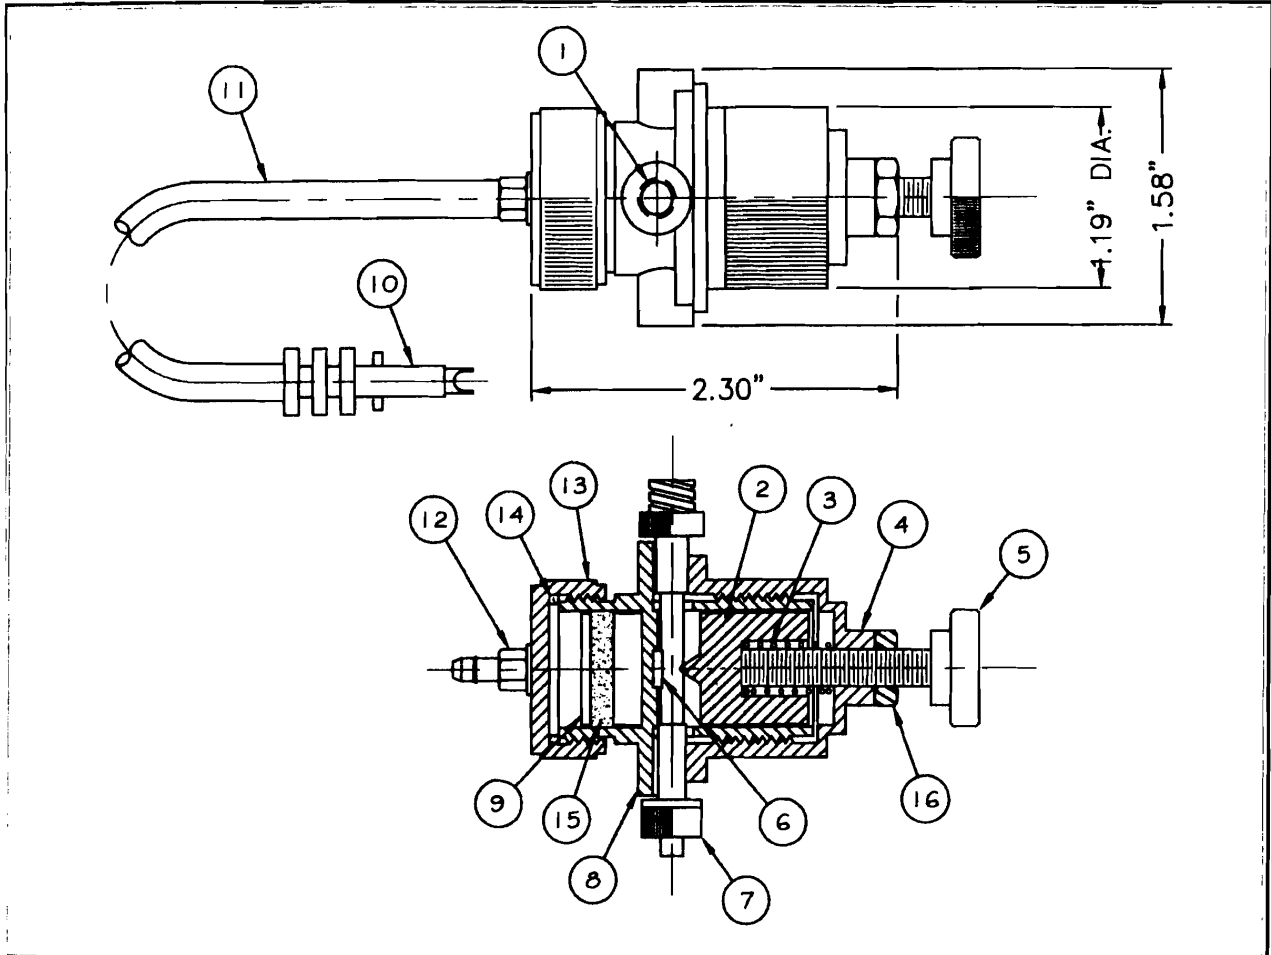

## SCHLAUCHQUETSCHVENTIL 710PTNM

NO.	PART NUMBER	DESCRIPTION	QTY.	NO.	PART NUMBER	DESCRIPTION	QTY.
11	560705-BULK	TUBING	3ft				
10	580035H	CONNECTOR	1				
9	580027NM-LF	PISTON	1				
8	580022NM	BODY	1				
7	580038A	DISPENSE TUBE	1				
6	580026NM	PINCH CUSHION	1				
5	580029NM	ADJ. KNOB	1	16	580036NM	1/4-28 JAM NUT	1
4	580024NM-LF	FLANGE CAP	1	15	580031NM	U-CUP SEAL	1
3	580028NM-LF	SPRING	1	14	580030NM	GASKET	1
2	580025NM	SHUT-OFF PISTON	1	13	580023NM-LF	CYLINDER CAP	1
1	580033NM	ROD MOUNT	1	12	580032A	HOSE BARB WITH WASHER	1

DRAWN BY: **DARKO KITANSKI** | DATE DRAWN: **02/05/2007** | FILE NAME: **710PTNM-LF.cdr**