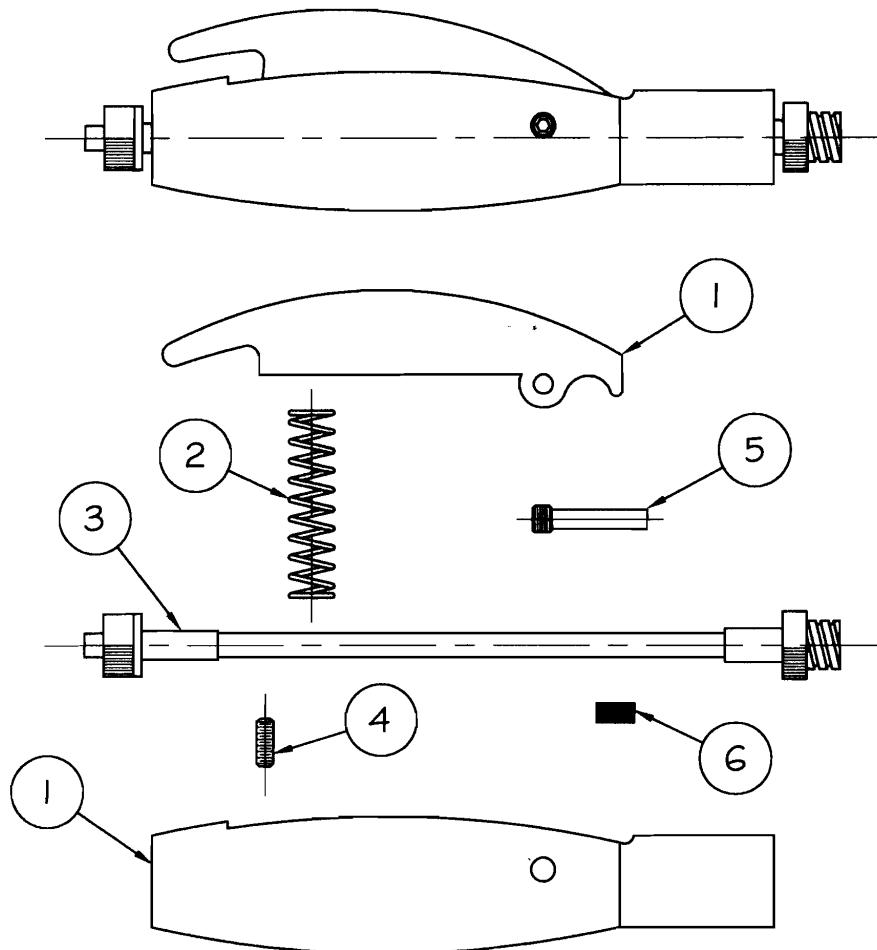

HAND - SCHLAUCHQUETSCHVENTIL 700PT

NO.	PART NUMBER	DESCRIPTION	QTY.	NO.	PART NUMBER	DESCRIPTION	QTY.
4	580044	FLOW ADJUST SCREW	1	8	580042A	ALLEN KEY FOR 580042	1
3	580045	PINCH TUBE ASSEMBLY	1	7	580044A	ALLEN KEY FOR 580044	1
2	 580043CW	SPRING	1	6	580026NM	PINCH CUSHION	1
1	700PTP-RAW	BODY, HANDLE AND TRIGGER	1	5	580042	PIN (HINGE)	1
DRAWN BY: G.O. BEUTEL			DATE DRAWN: 8/15/99		FILE NAME: \700PTP.DWG		